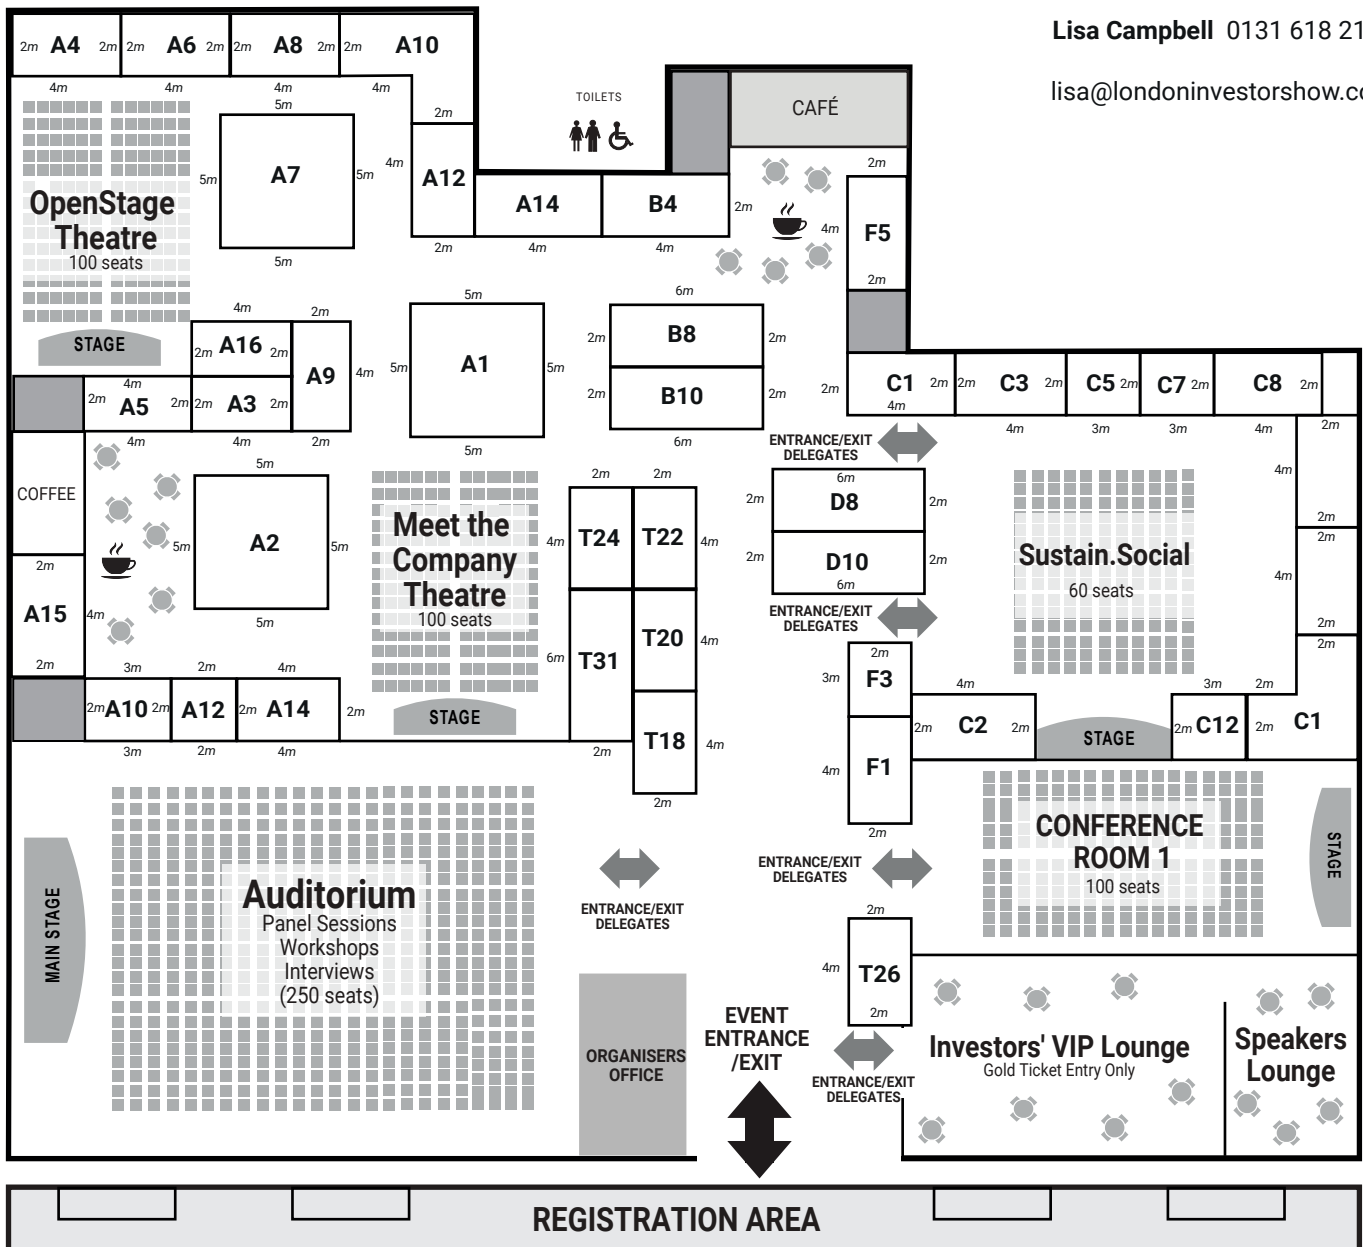

# Floorplan

**EVENT DETAILS:**

Date: Friday, 1st November 2024

Champagne Suite, Novotel London West, London W6 8DR

Doors Open: 9.30 am Doors Close: 5.00 pm

For further information, please contact:

Lisa Campbell 0131 618 2131

[lisa@londoninvestorshow.com](mailto:lisa@londoninvestorshow.com)

Please note that this plan is for illustrative purposes only. Technical floorplans are available on request from Organisers